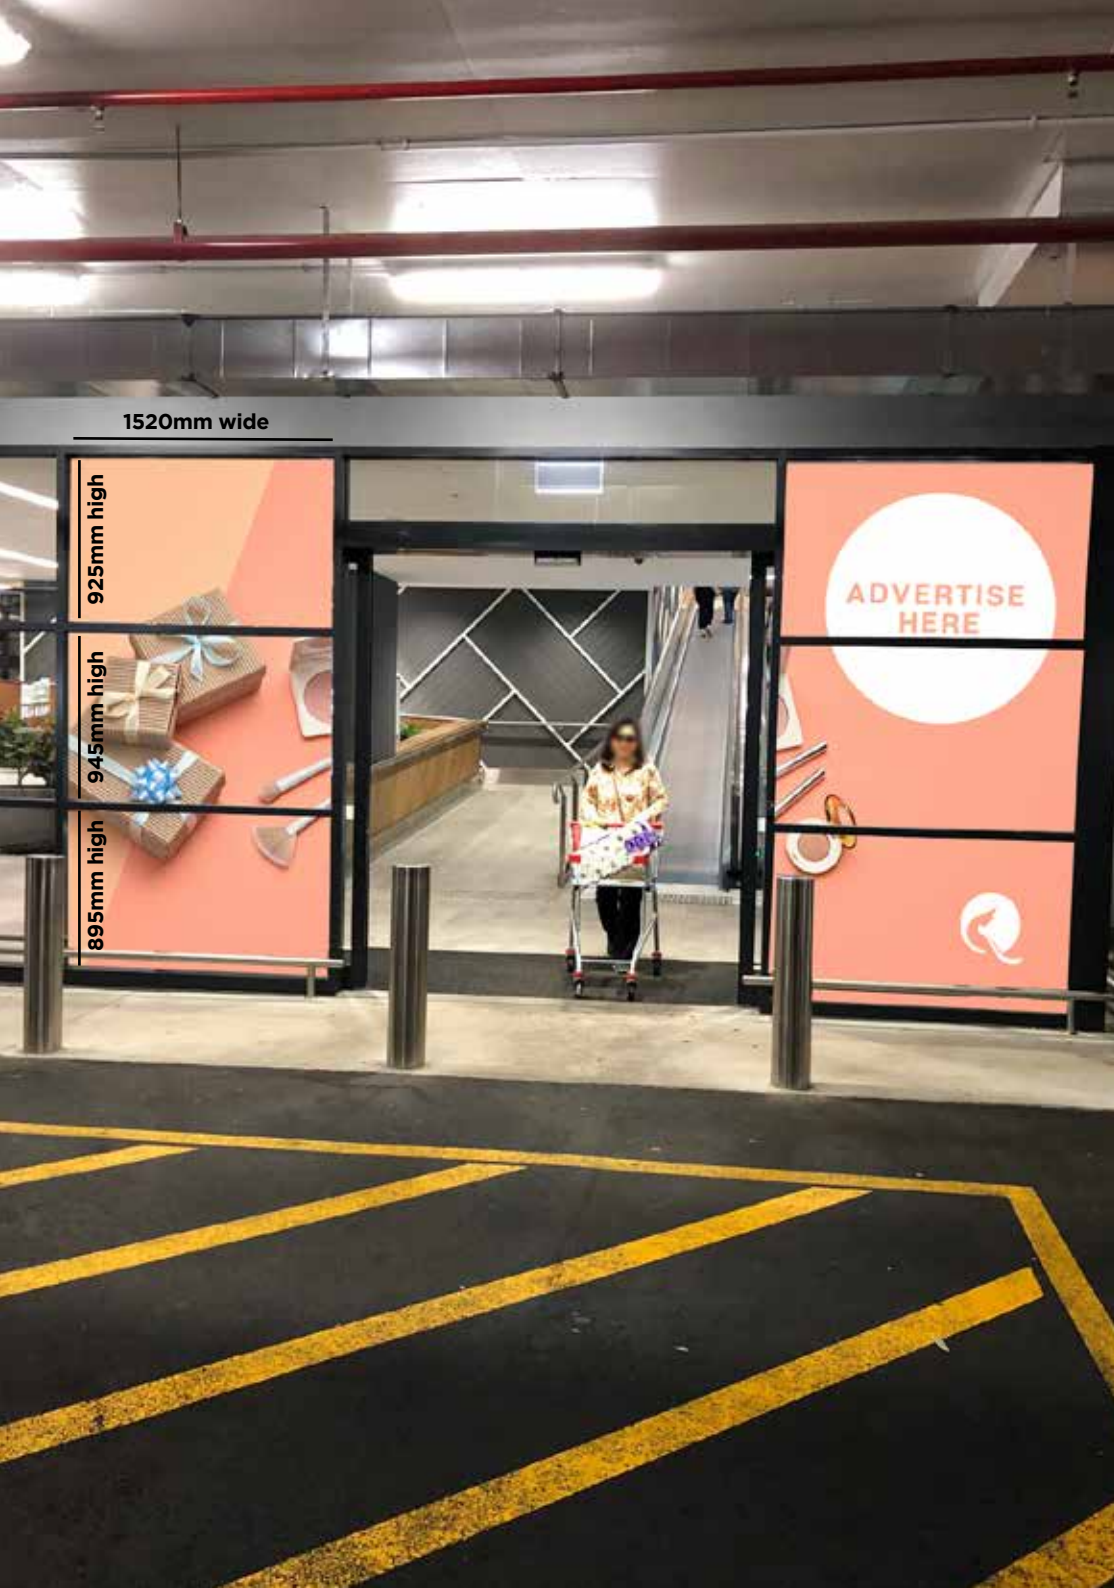

ADVERTISE
YOUR BUSINESS
WITH US

North Rocks

SHOPPING CENTRE

MALL MEDIA

ENTRY DOOR WRAPS

LIFT DOORS ADVERTISING

RESTROOM DOORS

TRAVELLATOR ADVERTISING

328-336 North Rocks Road North Rocks

NorthRocksCentre.com.au

 NorthRocksCentre

RESTROOM DOORS

- Stand out here, busy location
- One door in Male and Female restrooms
- Exclusivity during the campaign period
- Measurements:
610mm x 1550mm
- \$1850 for four weeks
Including production and installation*

*Centre Marketing must approve artwork and installation is managed by North Rocks Shopping Centre.

LIFT DOORS

- Make a big statement with Lift door skins
- Full skins on the exterior of one lift door on B Level (Orange basement parking shown here) and Level 2 Restaurants/rooftop parking.
- One lift door on each level
- Measurements:
1190mm wide x 2100mm high
- \$4000 for four weeks
Including production and installation*

*Centre Marketing must approve artwork and installation is managed by North Rocks Shopping Centre.

TRAVELLATOR ENTRY TO COLES

- HUGE DISPLAY, your message won't be missed!
- Coles supermarket main entry via travellators
- Measurements:
 - 2 @ 1520mmw x 895mmh,
 - 2 @ 1520mmw x 945mmh,
 - 2 @ 1520mmw x 925mmh
- \$5000k for four weeks
Including production and installation*