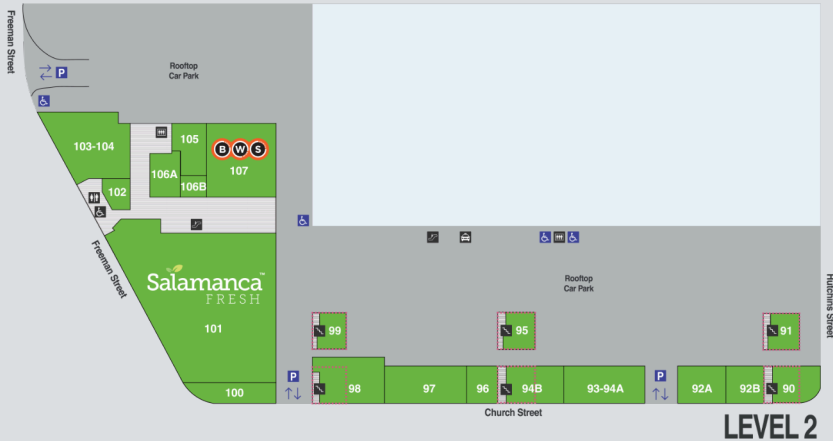

“ This was my first pop-up shop for my small business and I was thrilled at the success of sales I had. I was able to show my products to a new area and therefore new clientele which will hopefully turn into more ongoing sales.

Ildi - Ted & Tilly Co

“ We had a successful day in regards to sales and touching a future customer base. I would highly recommend anyone who is thinking of securing a site at this centre to contact Tania.

Bel - S&B Handcrafts

CENTRE DIRECTORY