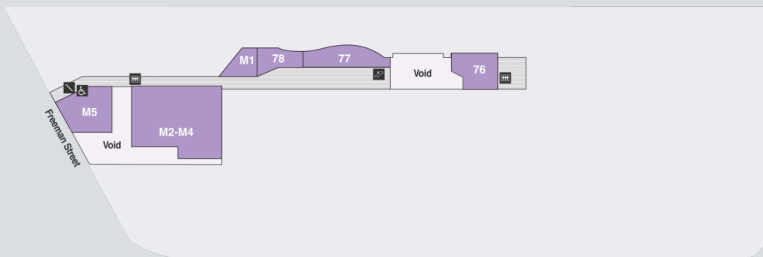

Source: ABS Census 2021, Gap Maps

With a growing primary trade area,
Channel Court is the perfect
location to showcase your business.

CHANNEL COURT
SHOPPING CENTRE

“ This was my first pop-up shop for my small business and I was thrilled at the success of sales I had. I was able to show my products to a new area and therefore new clientele which will hopefully turn into more ongoing sales.

Bel - S&B Handcrafts

CENTRE DIRECTORY

LEVEL 2

LEVEL 1

GROUND

CASUAL LEASING SITES

1 Woolworths Main Mall, outside Telstra

SIZE 3x3m POWER yes